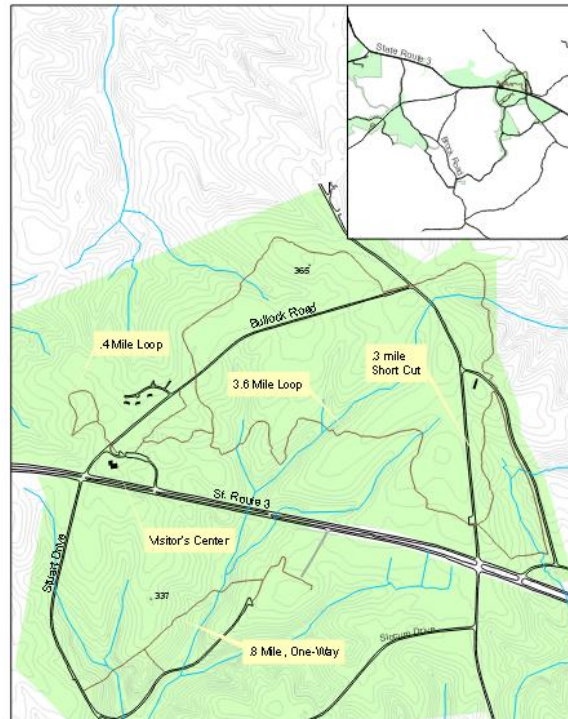

SPOTSYLVANIA GREENWAYS INITIATIVE

Building Trails... Building Connections

Chancellorsville NPS

Spotsylvania

3.6 mile loop (longest) / dirt surface
Walk

Trail Head(s)

Chancellorsville Visitor Center
9001 Plank Rd
Chancellor, VA 22553

Map:

NOTES:

Lee's Greatest Victory and where he lost his key general, Stonewall Jackson, to a mortal wound caused by "friendly fire".